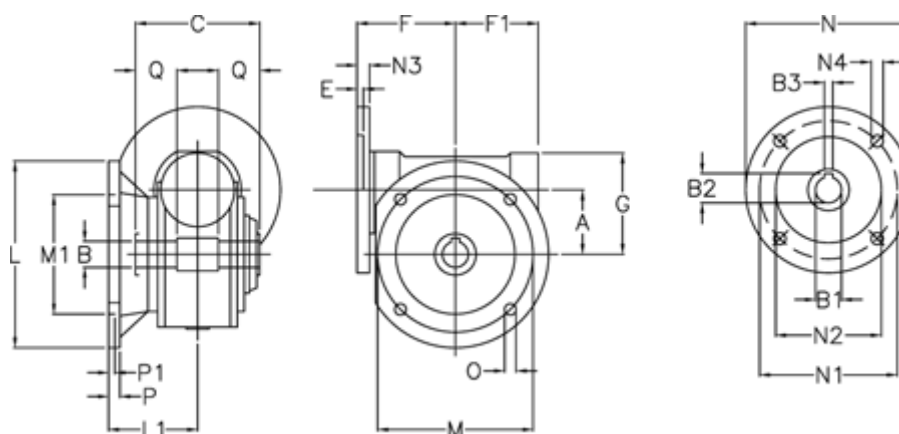

Data Sheet

Article number: 3902185100545

Description: Worm gear
VF 185-FC1-100-112B5, without lubrication

Measures

A	= 185.4	F1	= 205	N2	= 180
B	= 60 H7	G	= 267	N3	= 16
B1 E7	= 28	L	= 400	N4	= 13
B2	= 31.3	L1	= 155.5	O	= 22
B3 H9	= 8	M	= 350	P	= 22
C	= 190	M1	= 280	P1	= 13
E	= 4	N	= 250	Q	= 65
F	= 217	N1	= 215		